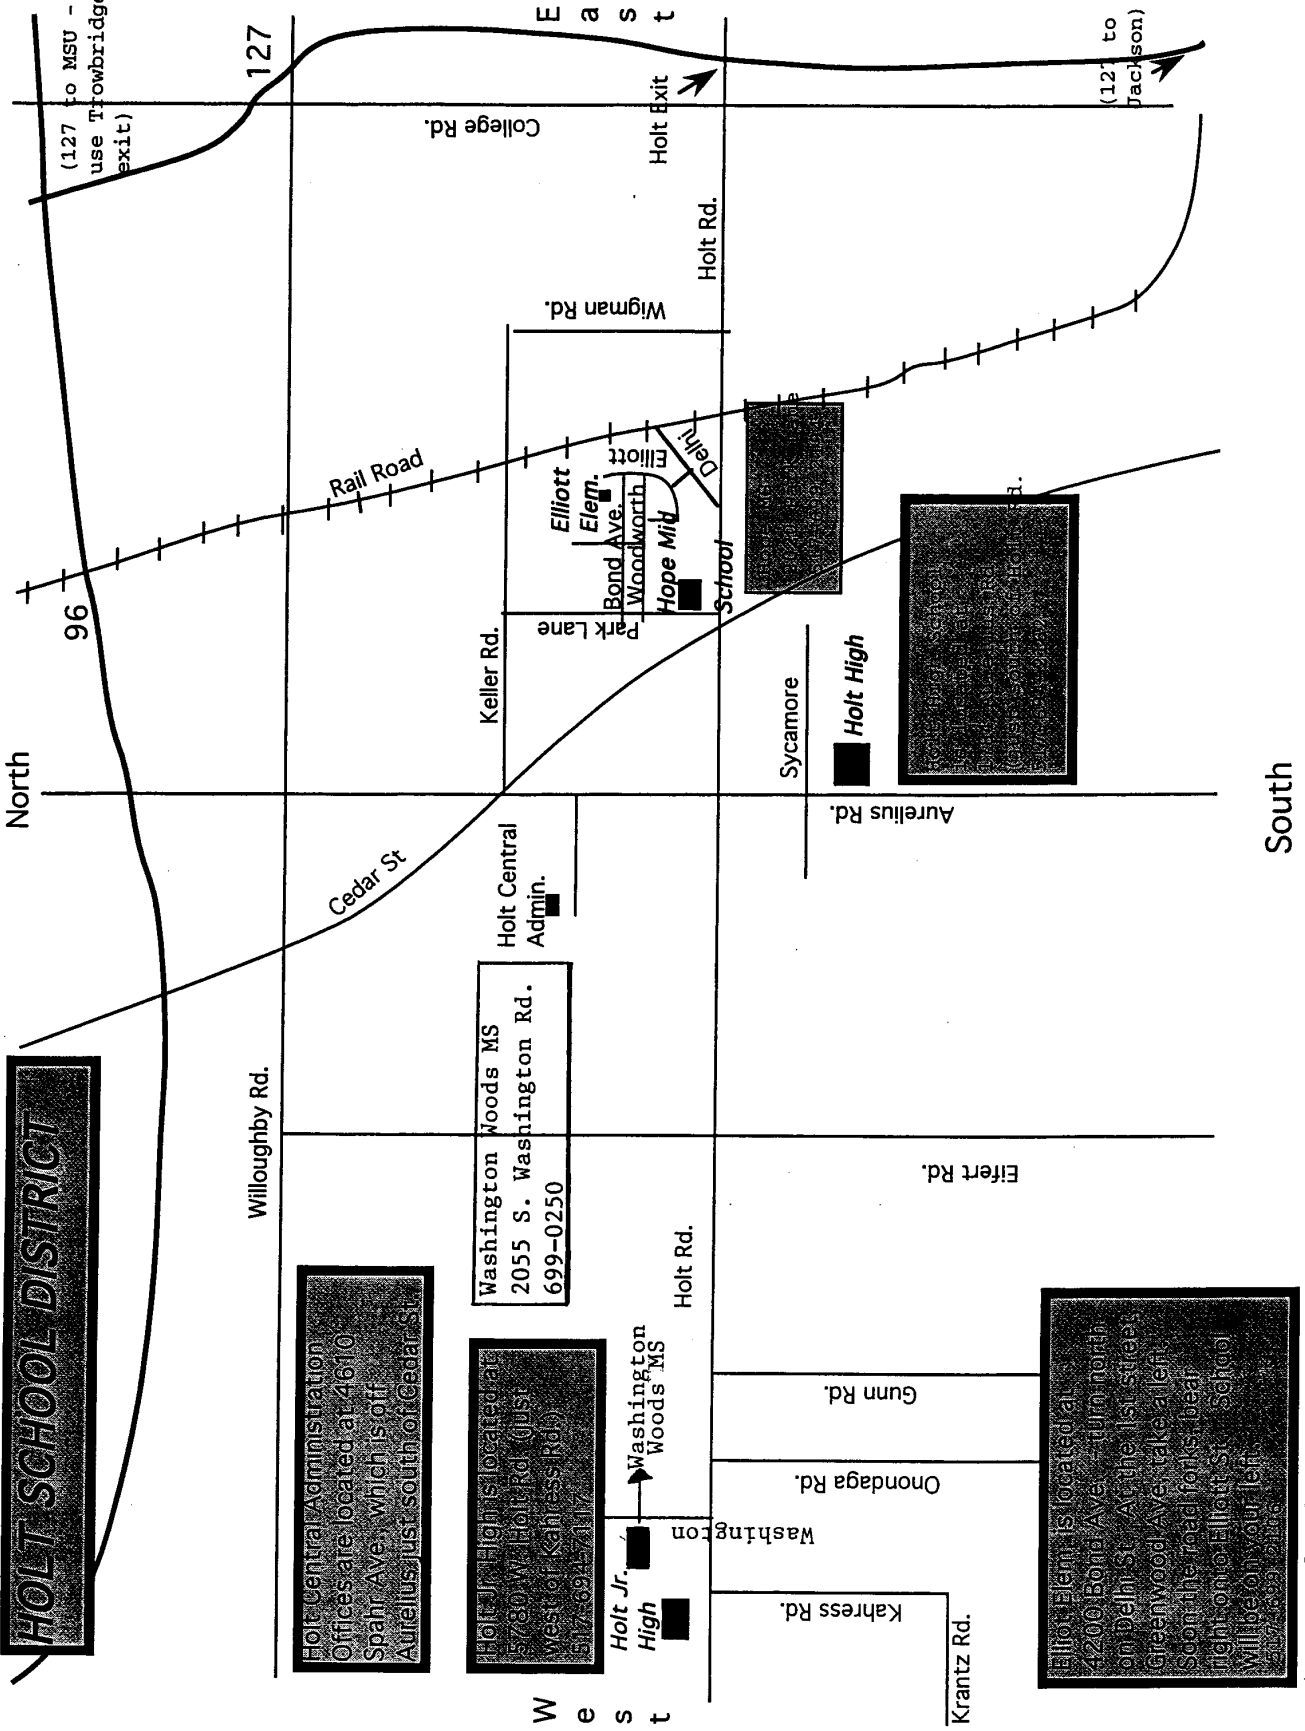

HOLT SCHOOL DISTRICT

Holt Central Administration
 Offices are located at 4610
 Spahr Ave. which is off
 Aurelius just south of Cedar St.

Holt Jr. High is located at
 15780 W. Holt Rd. (just
 west of Kahress Rd.)
 697-6915 or 6914

Holt Jr. High
 Holt High
 Washington Woods MS

Washington Woods MS
 2055 S. Washington Rd.
 699-0250

Holt High is located at
 4200 Bond Ave. turn north
 on Delhi St. At the 1st street
 Greenwood Ave. take a left.
 Soon the road forks, bear
 right onto Elliott St. School
 will be on your left.
 697-6999 or 6998